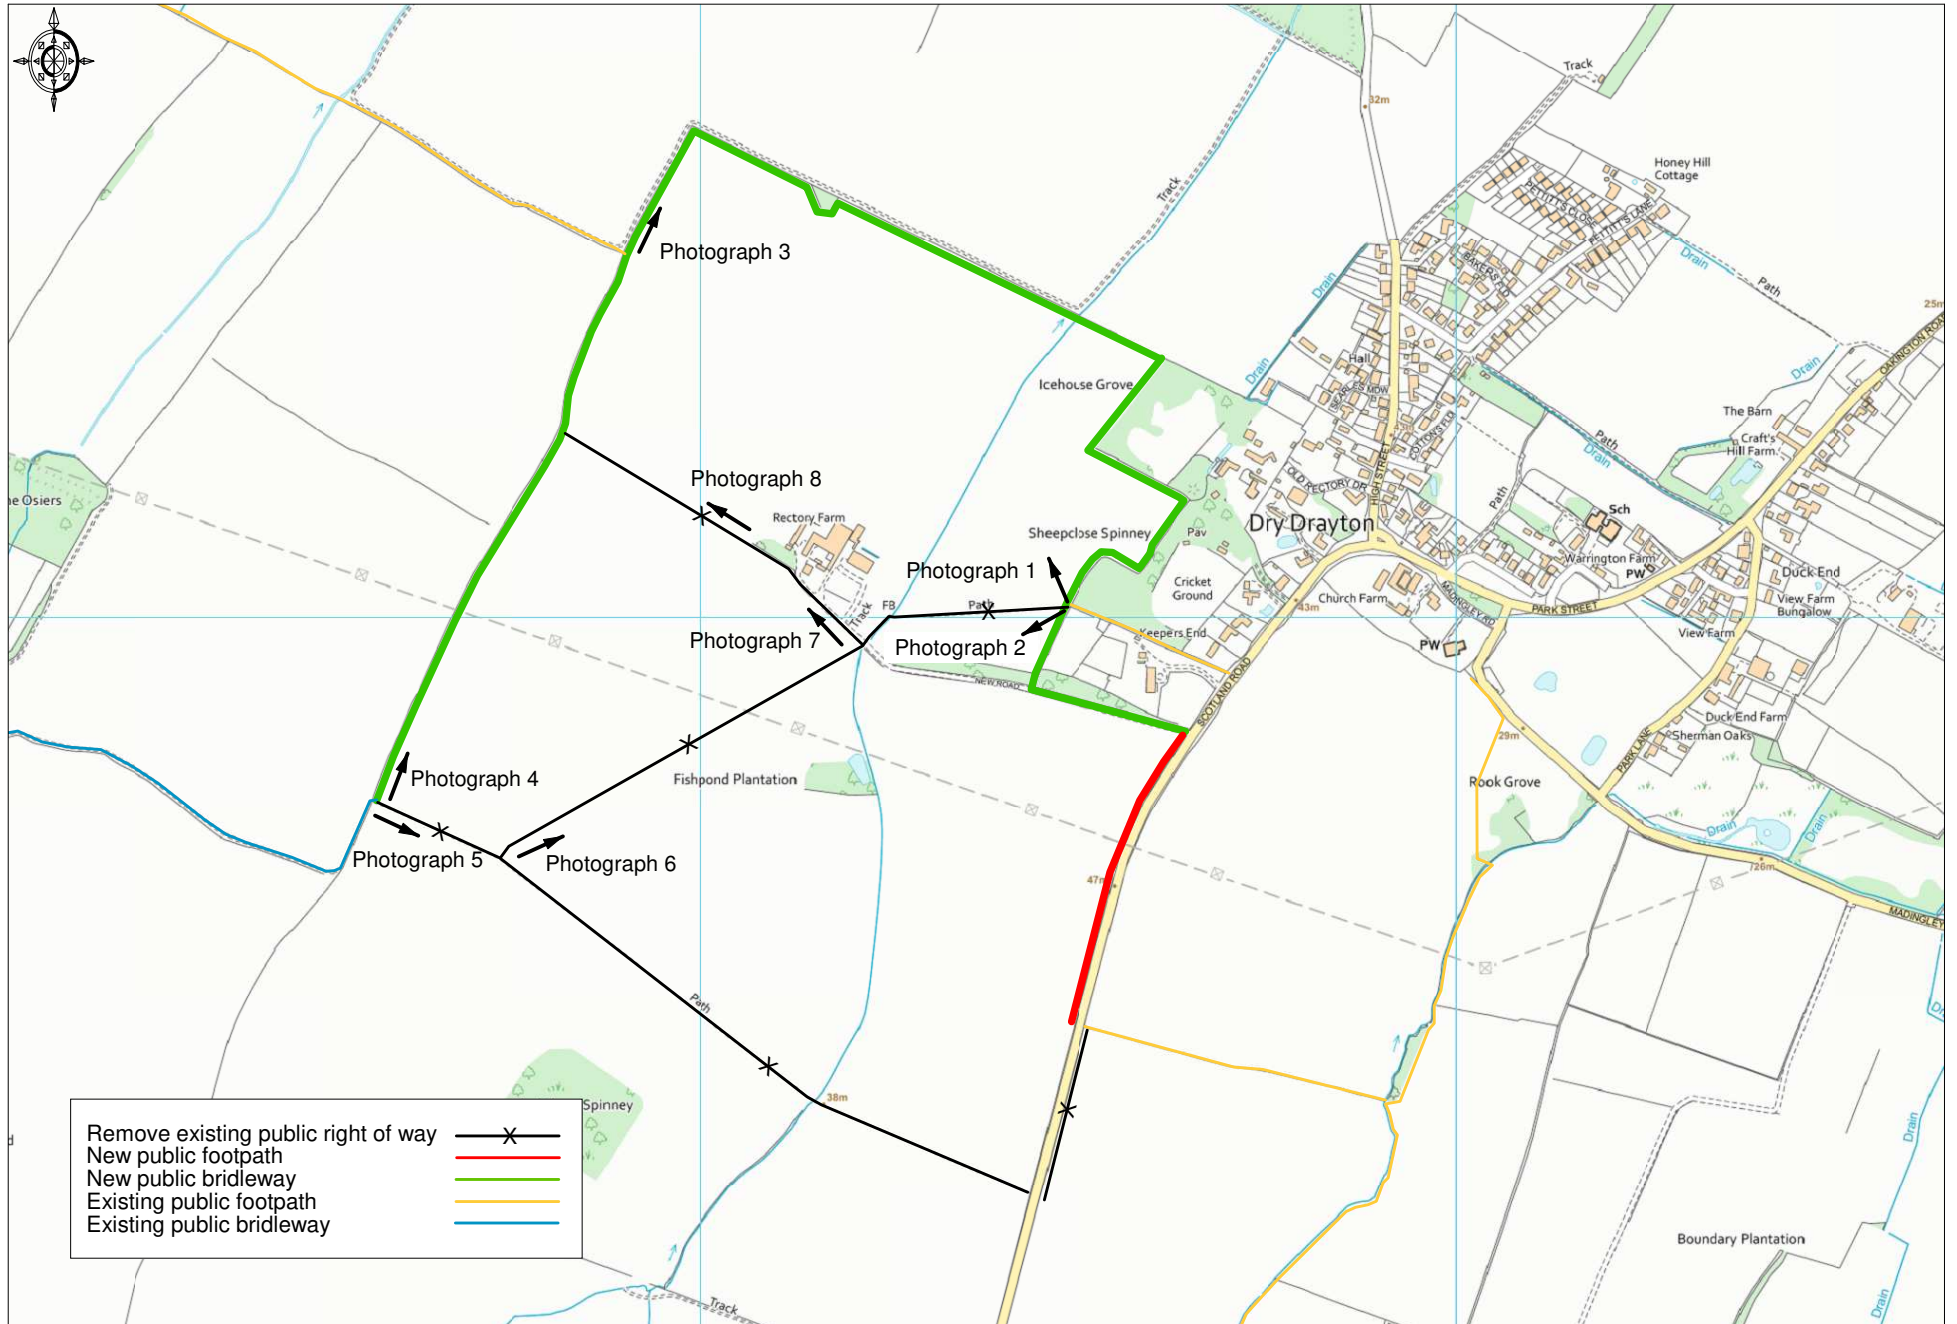

Rectory Farm, Dry Drayton - Proposed Public Right of Way Diversion
Parish: Dry Drayton Parish Number: 66